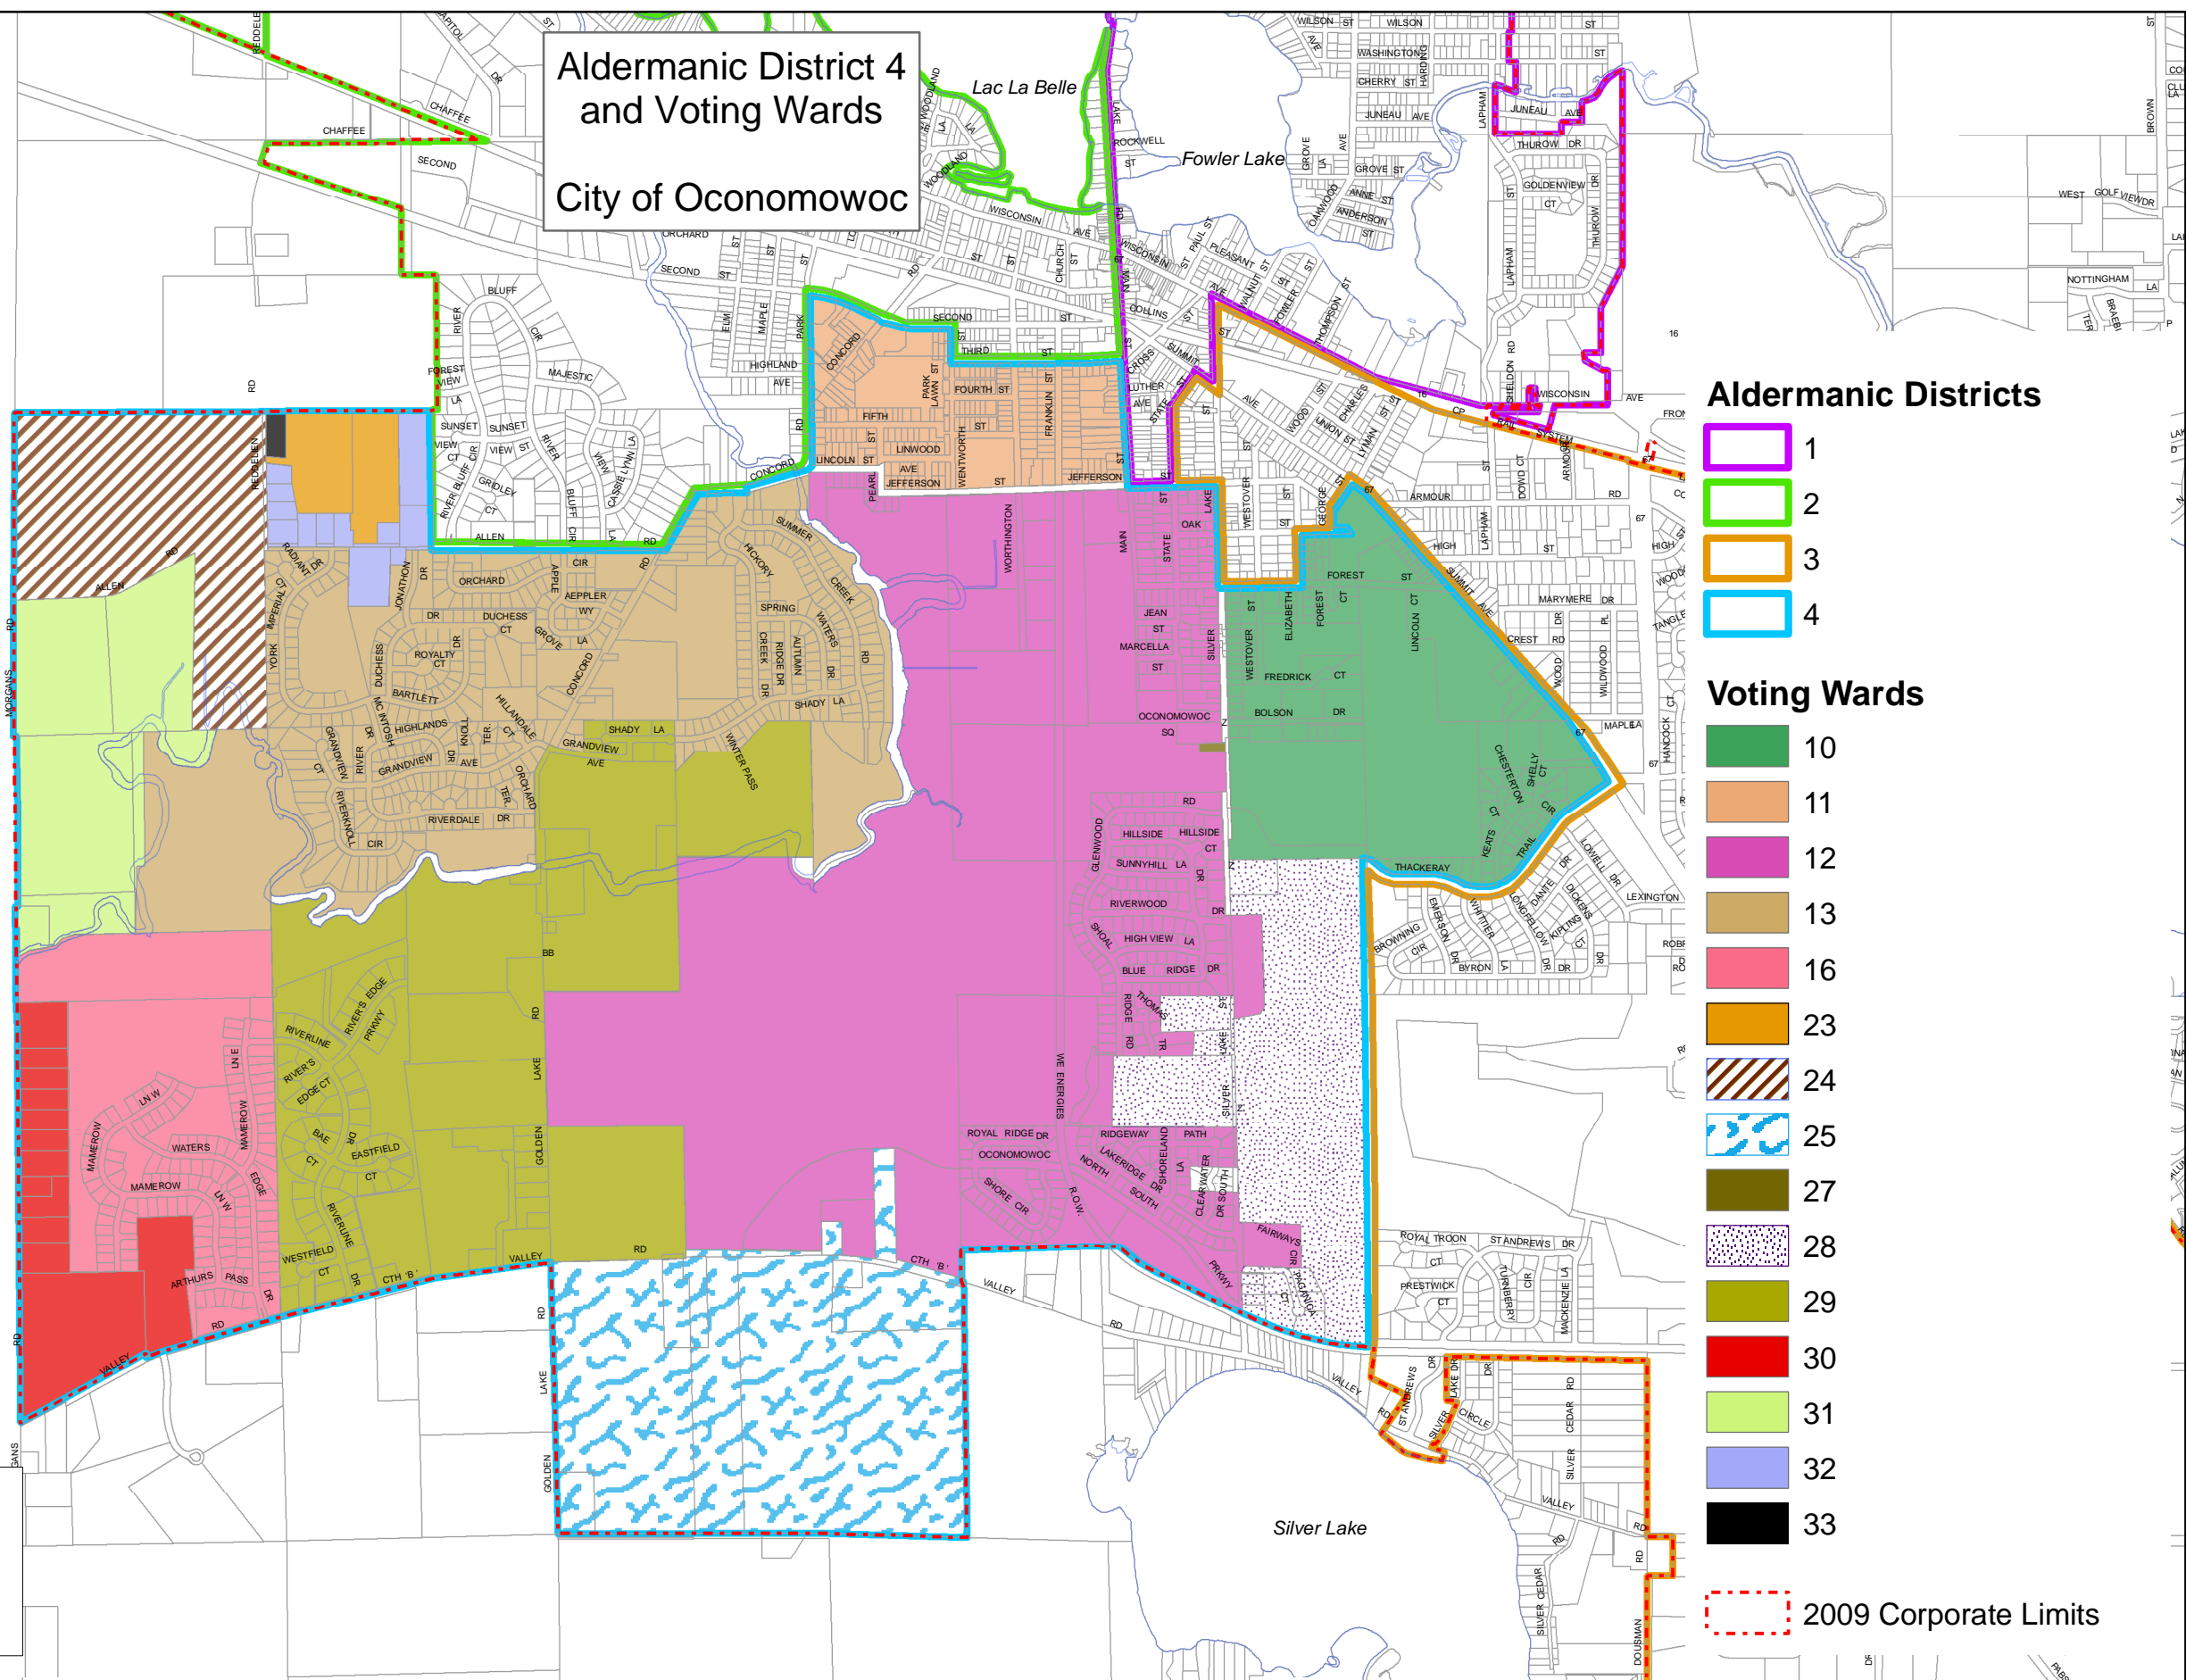

Street Names	
AEPPLER WAY	OCONOMOWOC PKWY
ALLEN RD	OCONOMOWOC SQ
APPLE GROVE LA	ORCHARD CIR
ARTHURS PASS	ORCHARD TER
AUTUMN RIDGE DR	PAGANICA CT
BAE CT	PARK LAWN ST
BARTLETT DR	PEARL ST
BIRCH LA	RADIANT CT
BLUE RIDGE DR	REDELLEN RD
BOLSON DR	RIDGEWAY PATH
CHESTERTON CT	RIVER BLUFF CIR
CLEARWATER DR	RIVER HIGHLANDS DR
CONCORD RD	RIVER'S EDGE PRKWY
DUCHESS CT	RIVER'S EDGE CT
DUCHESS DR	RIVERDALE DR
EASTFIELD CT	RIVERKNOLL CIR
ELIZABETH ST	RIVERLINE DR
FAIRWAYS CIR	RIVERWOOD DR
FIFTH ST	ROYAL RIDGE DR
FOREST CT	ROYALTY CT
FOREST ST	S MAIN ST
FOURTH ST	SHADY LA
FRANKLIN ST	SHELLEY CT
FREDERICK CT	SHOAL RIDGE RD
GLENWOOD RD	SHORE CIR
GOLDEN LAKE RD	SHORELAND LA
GRANDVIEW AV	SILVER LAKE ST (CTH Z)
GRANDVIEW CT	SPRING WATERS DR
HICKORY CREEK DR	STADIUM DR
HIGH VIEW LA	STATE ST
HILLANDALE CT	SUMMER CREEK RD
HILLSIDE DR	SUNNYHILL LA
JEAN ST	THIRD ST
JONATHON DR	THOMAS TR
KEATS CIR	VALLEY RD
KNOLL TER	W JEFFERSON ST
LAKERIDGE DR	W VALLEY RD
LINCOLN CT	WATERS EDGE DR
LINCOLN ST	WENTWORTH ST
LINWOOD AV	WESTFIELD CT
MAMEROW LA E	WESTOVER ST
MAMEROW LA W	WINTER PASS
MARCELLA ST	WOODSIDE DR
MORGAN RD	WORTHINGTON ST
OAK ST	YORK IMPERIAL DR

**Aldermanic District 4
and Voting Wards
City of Oconomowoc**

Aldermanic Districts

- 1
- 2
- 3
- 4

Voting Wards

- 10
- 11
- 12
- 13
- 16
- 23
- 24
- 25
- 27
- 28
- 29
- 30
- 31
- 32
- 33

2009 Corporate Limits

2

Map prepared by: D.Frinzi, May 5, 2004
 Updated by: Ruekert-Mielke, Inc, November 2007
 I:\Acad_dwg\4700000\CITY_CLERK\WARDS\District 4 11X17.MXD